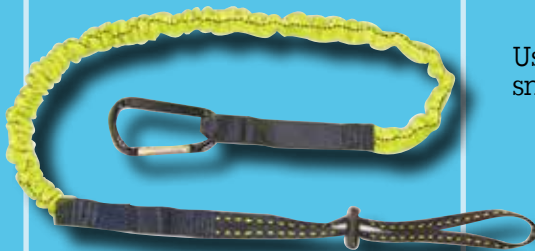

Use a **tool lanyard** for paddles, fishing rods, snowboards, or toboggans. You can attach them to your belt so that you don't lose anything while you're out having fun!
Part No. (KUN) 1020, 31" - 44" long
Part No. (KUN) 1030, 39" - 56" long